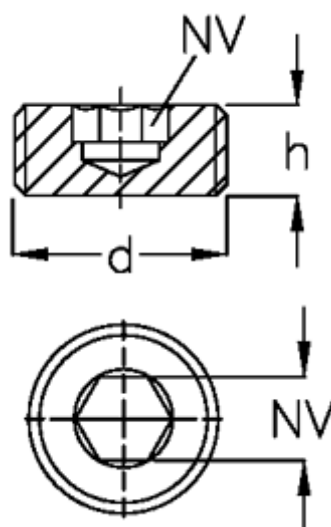

Data Sheet

Article number: 20252M1615A
Description: E+G Blanking plugs
GN 252-M16x1.5-A

Measures

d	= M16x1,5
H	= 10
Internal hexagon	= 8